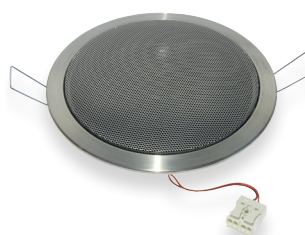

DL 13/2 ES
Ø: 13 cm

No.: 50163