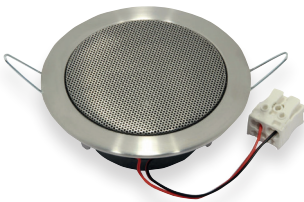

DL 10 ES

Ø: 10 cm

Ⓢ No.: 50012

DL 10

Ø: 10 cm

W Ⓢ No.: 50110

S Ⓢ No.: 50114

DL 8 ES

Ø: 8 cm

Ⓢ No.: 50180

DL 8

Ø: 8 cm

Ⓢ No.: 50098

S Ⓢ No.: 50178

Flush-mounted ceiling loudspeakers, round – 100 V

In order to ensure effective public address functionality in cabins and corridors, or to provide speech or music reproduction, we offer a wide range of products for connection to a 100 V supply.