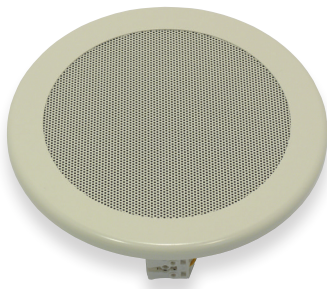

Ø: 8 cm

Ⓢ No.: 50180

DL 8

Ø: 8 cm

Ⓢ No.: 50098

S Ⓢ No.: 50178

Flush-mounted ceiling loudspeakers, round – 100 V

In order to ensure effective public address functionality in cabins and corridors, or to provide speech or music reproduction, we offer a wide range of products for connection to a 100 V supply.

ML 16 AF

Ø: 16 cm

100V No.: 50144

ML 16 FL

Ø: 16 cm

100V No.: 50150

PRODUCTS / INDOORS

ML 16 A
Ø: 16 cm
100V No.: 50133
(NCS S 0500-N)