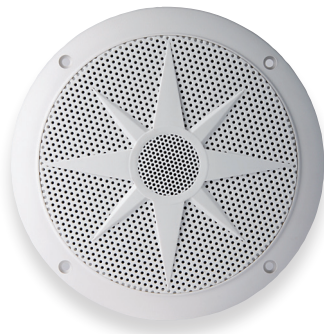

  No.: 2110

  No.: 2130

Salt-water proof coaxial loudspeakers

These salt-water proof coaxial loudspeakers are equipped with an additional tweeter that ensures optimum sound radiation even through large angles.