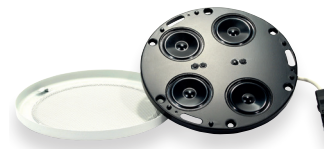

ML 16 FL

Ø: 16 cm

100V No.: 50150