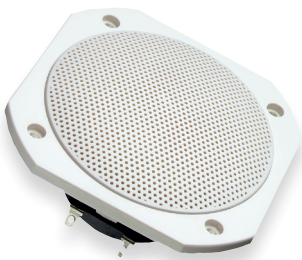

FRS 10 WP
Ø: 10 mm

No.: 2102

No.: 2103

No.: 2100

No.: 2101