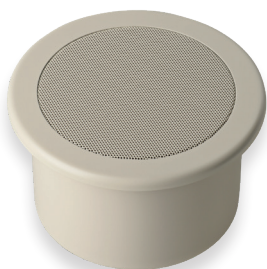

Ø: 8 cm

Ⓢ No.: 50180

DL 8

Ø: 8 cm

Ⓢ No.: 50098

S Ⓢ No.: 50178

Flush-mounted ceiling loudspeakers, round – 100 V

In order to ensure effective public address functionality in cabins and corridors, or to provide speech or music reproduction, we offer a wide range of products for connection to a 100 V supply.