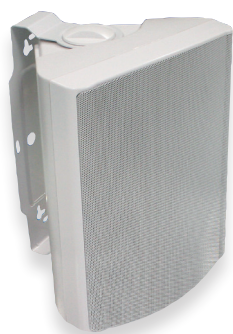

Cabinet speakers – 100 V / 8 Ω

All the two-way cabinet loudspeakers listed are equipped with swivelling metal brackets. The connection is via the 8 Ω connection or the 100 V supply.

WB 16
29 x 22 cm

W **8** **100V**
No.: 50316

S **8** **100V**
No.: 50318